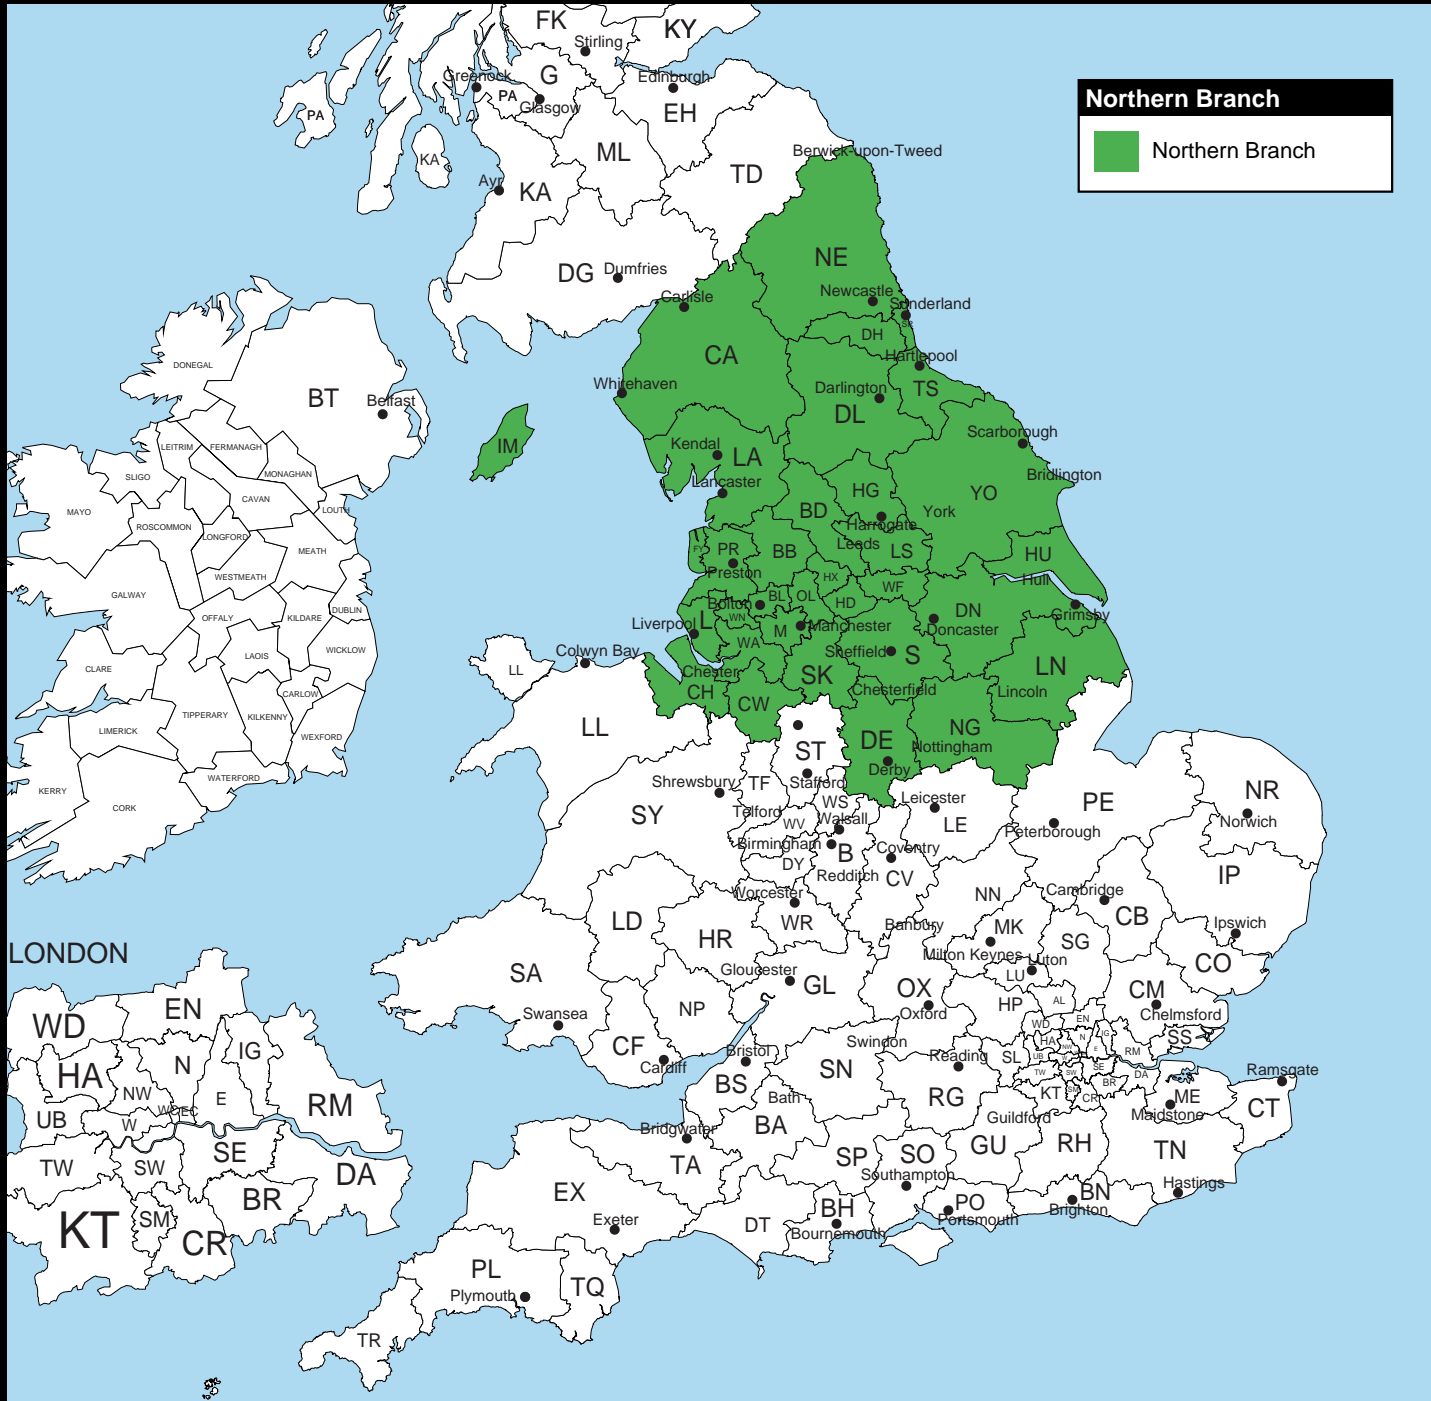

Northern Branch

Northern Branch

 Northern Branch

GBMaps.com has made every effort to ensure this map is free of errors but does not warrant the map or its features are either spatially or temporally accurate or fit for a particular use. GBMaps.com provides no warranties, expressed or implied, including the warranty of merchantability or fitness for a particular purpose, accompanying this product. However, notification of any errors will be appreciated - 1597779612. Copyright GBMaps.com - 2020