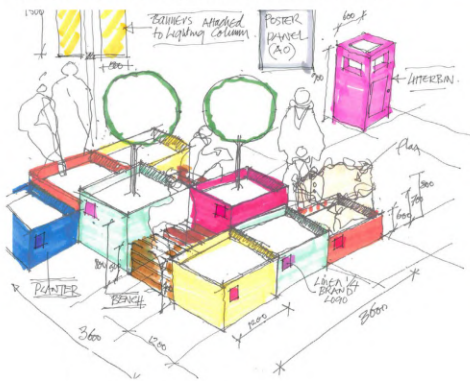

# LINEN QUARTER BID PLANTERS

PETER HUTCHINSON

Perspective concept sketch of the planters and banners

Sketch design of the timber-slatted bench

Concept visual axonometric sketch of the planters and litter bin

Planters in Bedford Square looking towards Invest NI HQ

Above / Planters, bench and banner looking towards Bedford Street

Concept visual axonometric sketch of the planters and litter bin

Above left / Metal fabrication detail of the planter

Sketch design of the litter bin

Images of the banners showing the colour scheme and brand of the project

IRISH LANDSCAPE INSTITUTE  
INSTITIÚID TÍRDHREACHA NA hÉIREANN

DESIGN AWARDS 2020