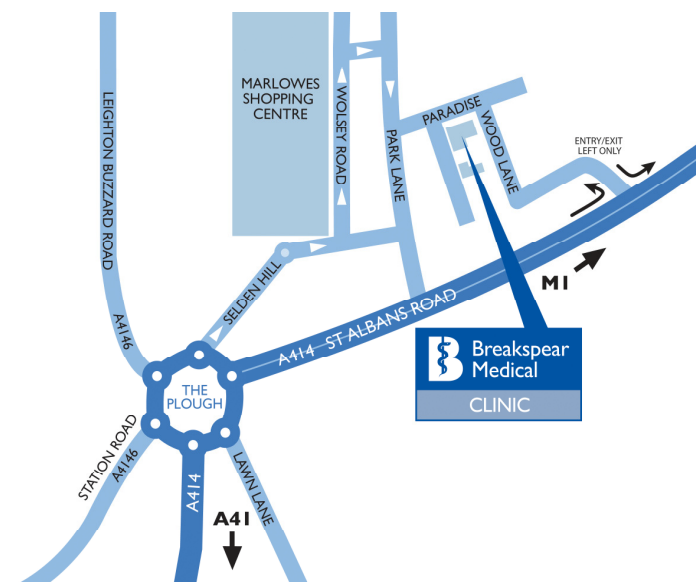

Directions to Breakspear Medical

Note: If using SatNav, please use street name "Paradise", as Hertfordshire House is on the corner of Wood Lane and Paradise.

M25 clockwise:

Exit M25 at junction 20, take A41 to Hemel Hempstead
 Exit and follow signs for Town Centre
 At large (Plough) roundabout, take exit A414 (M1)
 Take second left turning into Wood Lane

M25 anti-clockwise:

Exit M25 at junction 21 and take M1 Northbound
 Exit at junction 8, Hemel Hempstead.
 Follow dual carriageway towards Town Centre across 4 roundabouts
 At fifth roundabout (Plough) U-turn back up the dual carriageway
 Take the second left turning into Wood Lane

M1:

Exit at junction 8, Hemel Hempstead
 Follow dual carriageway towards Town Centre across 4 roundabouts
 At fifth roundabout (Plough) U-turn back up the dual carriageway
 Take the second left turning into Wood Lane

Rail:

Hemel Hempstead is on the Euston-Northampton Line
 Approximately 25 minutes from London Euston.
 A taxi rank is present at the station.